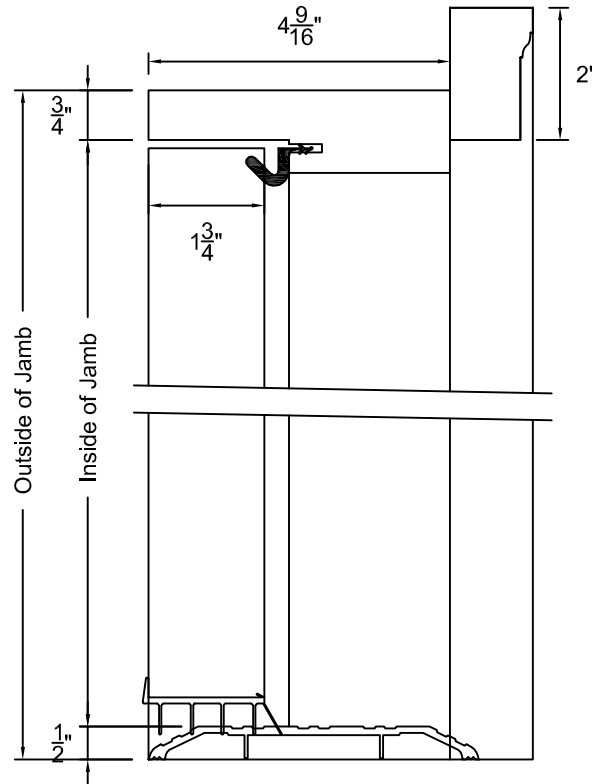

ADJUSTABLE SILL DETAIL

ADA SILL DETAIL

WOOD SILL DETAIL

Manufactured By:  
**Dallas Millwork Inc.**  
 PO Box 549 Hiram, GA. 30141  
 770-943-3909  
 770-943-3900-FAX

Frames & Sills