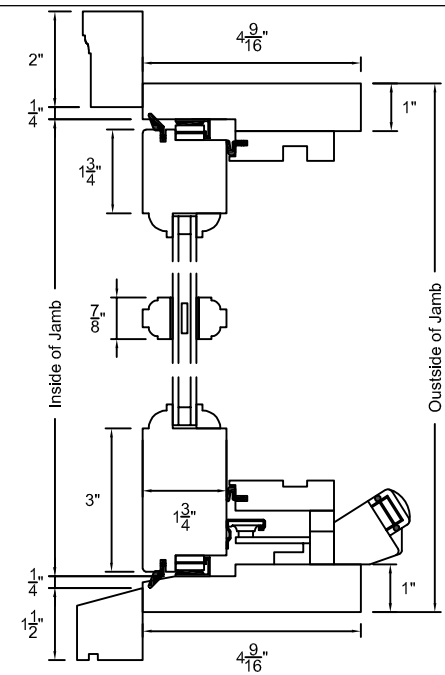

Outside of Jamb

Manufactured By:
Dallas Millwork Inc.
 PO Box 549 Hiram, GA. 30141
 770-943-3909
 770-943-3900-FAX

Crank Out Casement